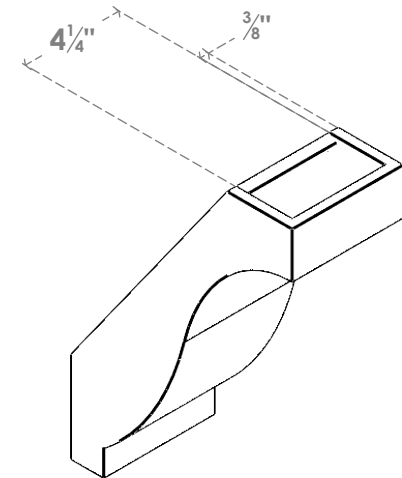

ITEM NUMBER: BRCPO050X10000X14000BKR

5"W X 10"D X 14"H BAKER ARCHITECTURAL GRADE PVC OPEN BRACE

SIDE PROFILE

FRONT PROFILE

ISOMETRIC

EKENA MILLWORK
 2300 WEST MAIN ST.
 CLARKSVILLE, TX 75426
 TOLL FREE: 866-607-0453
 WWW.EKENAMILLWORK.COM