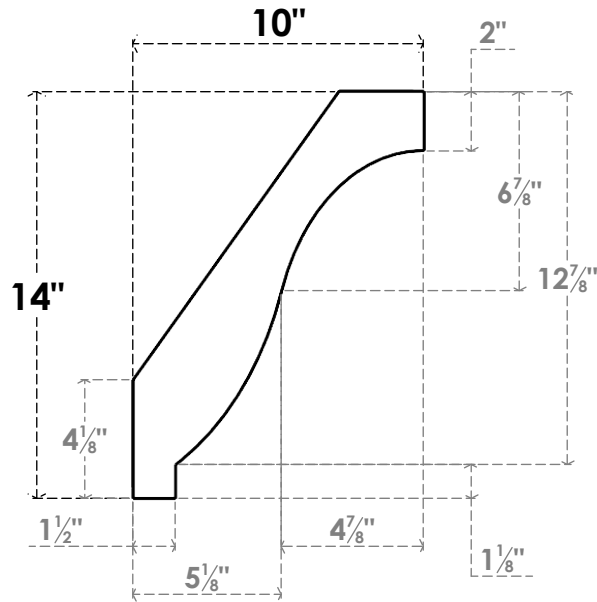

ITEM NUMBER: BRCPO050X10000X14000BKR

5"W X 10"D X 14"H BAKER ARCHITECTURAL GRADE PVC OPEN BRACE

SIDE PROFILE

FRONT PROFILE

ISOMETRIC

EKENA MILLWORK
 2300 WEST MAIN ST.
 CLARKSVILLE, TX 75426
 TOLL FREE: 866-607-0453
 WWW.EKENAMILLWORK.COM