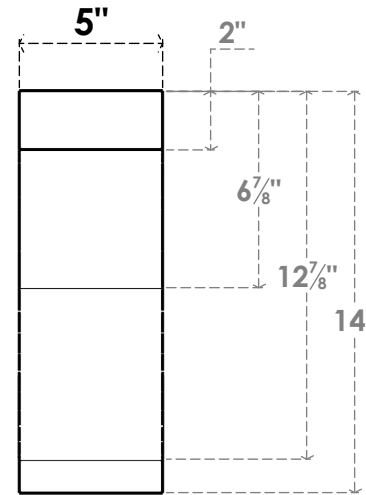

ITEM NUMBER: BRCPO050X10000X14000BKR

5"W X 10"D X 14"H BAKER ARCHITECTURAL GRADE PVC OPEN BRACE

SIDE PROFILE

FRONT PROFILE

ISOMETRIC

EKENA MILLWORK
 2300 WEST MAIN ST.
 CLARKSVILLE, TX 75426
 TOLL FREE: 866-607-0453
 WWW.EKENAMILLWORK.COM